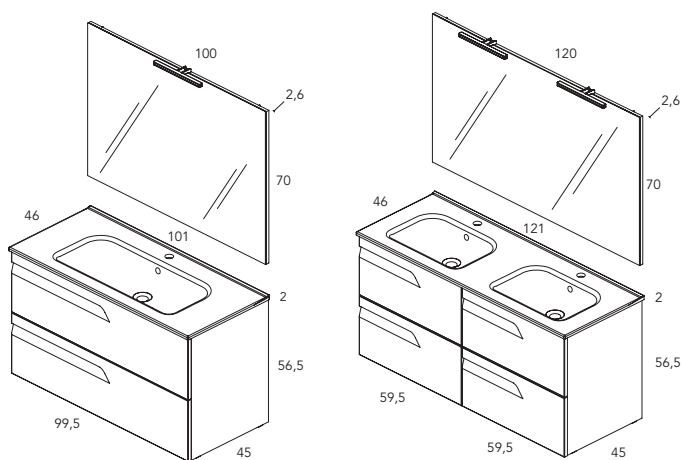

Espejo y luminaria LED incluidos.

Espejo y luminaria LED incluidos.

NUEVO ACABADO

Acabados