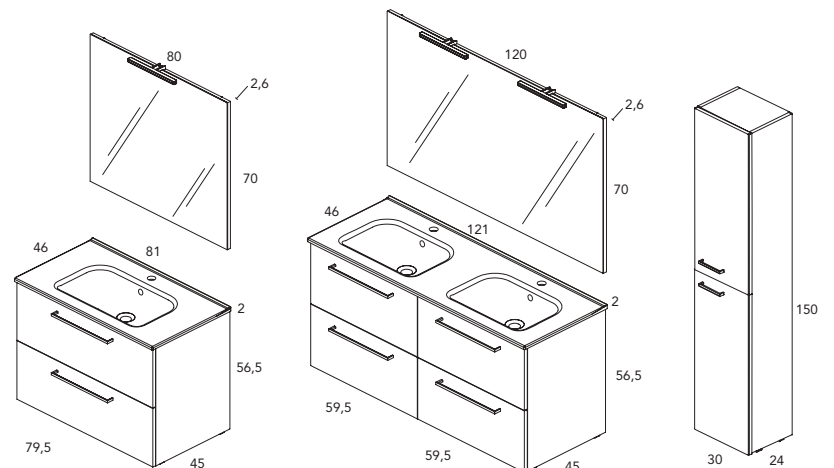

EASY					
Cm.	Conjunto Completo*	Ref.	Ref.	Ref.	Ref.
80	2C F-46	C0071187	C0071188	C0071189	C0071190
120	4C F-46	C0071191	C0071192	C0071193	C0071194
Cm.	Mueble + Lavabo	Ref.	Ref.	Ref.	Ref.
80	2C F-46	C0071203	C0071204	C0071205	C0071206
120	4C F-46	C0071388	C0071389	C0071390	C0071391
Cm.	Columna	Ref.	Ref.	Ref.	Ref.
30	2P F-24 Rev.	C0070587	C0049956	C0049954	C0049955