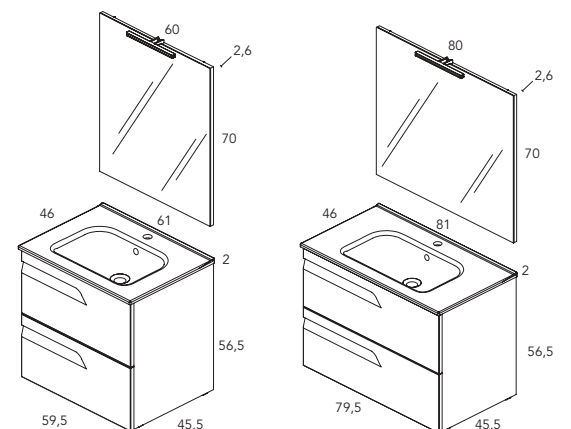

VITALE *collection F-46*

**NUEVO
ACABADO**

VITALE
C0071707

Set 60 F-46 · 2C
Espejo y luminaria LED incluidos.

VITALE
C0071134

Set 80 F-46 · 2C
Espejo y luminaria LED incluidos.

VITALE

Cm.	Conjunto Completo*	Ref.	Ref.	Ref.	Ref.	Ref.
60	2C F-46	C0071127	C0071129	C0071128	C0071130	C0071707
80	2C F-46	C0071131	C0071133	C0071132	C0071134	C0071709
100	2C F-46	C0071135	C0071137	C0071136	C0071138	C0071711
120	4C F-46	C0071139	C0071141	C0071140	C0071142	C0071713
Cm.	Mueble - Lavabo	Ref.	Ref.	Ref.	Ref.	Ref.
60	2C F-46	C0071143	C0071145	C0071144	C0071146	C0071708
80	2C F-46	C0071147	C0071149	C0071148	C0071150	C0071710
100	2C F-46	C0071376	C0071378	C0071377	C0071379	C0071712
120	4C F-46	C0071380	C0071382	C0071381	C0071383	C0071714
Cm.	Columna	Ref.	Ref.	Ref.	Ref.	Ref.
30	2P F-24 Rev.	C0048603	C0049879	C0048602	C0048601	C0071735