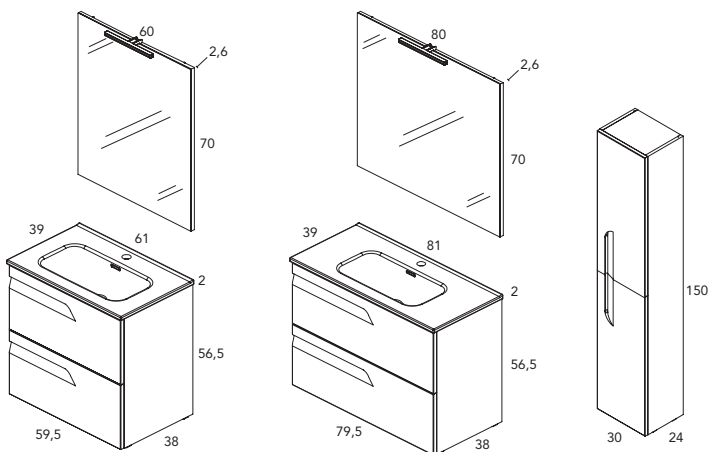

NUEVO ACABADO

Acabados