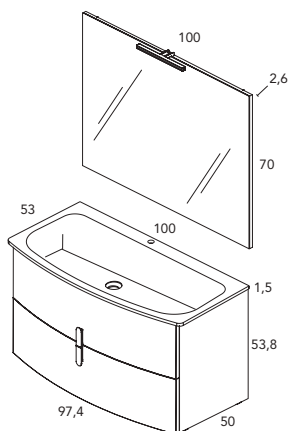

Detalle cajón superior.

ROUND Set 100 F-52 · 2C
C0071323 *Espejo y luminaria LED incluidos.*

Detalle columna.

ROUND				
Cm.	Conjunto Completo*	Ref.	Ref.	Ref.
80	2C F-52	C0071319	C0071320	C0071321
100	2C F-52	C0071322	C0071323	C0071324
Cm.	Mueble + Lavabo	Ref.	Ref.	Ref.
80	2C F-52	C0070540	C0070542	C0070541
100	2C F-52	C0070543	C0070545	C0070544
Cm.	Columna	Ref.	Ref.	Ref.
30	2P F-24 Rev.	C0070023	C0070024	C0070025