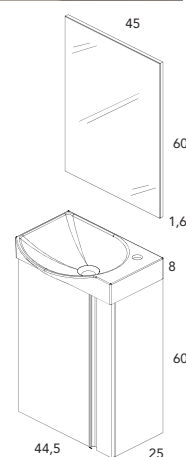

SMART *Pack*

ELEGANCE *Pack*

Cm.	Conjunto Completo	Ref.	Ref.	Ref.	Ref.
45	1P F-25 + Camerino	C0049902	C0049903	C0049905	C0049904
45	1P F-25 + Espejo	C0048241	C0048120	C0048119	C0049901

Acabados

Cm.	Conjunto Completo	Ref.	Ref.	Ref.	Ref.	Ref.	Ref.
45	1P F-25 + Espejo	C0071639	C0071640	C0071641	C0071642	C0071643	C0071644

Acabados